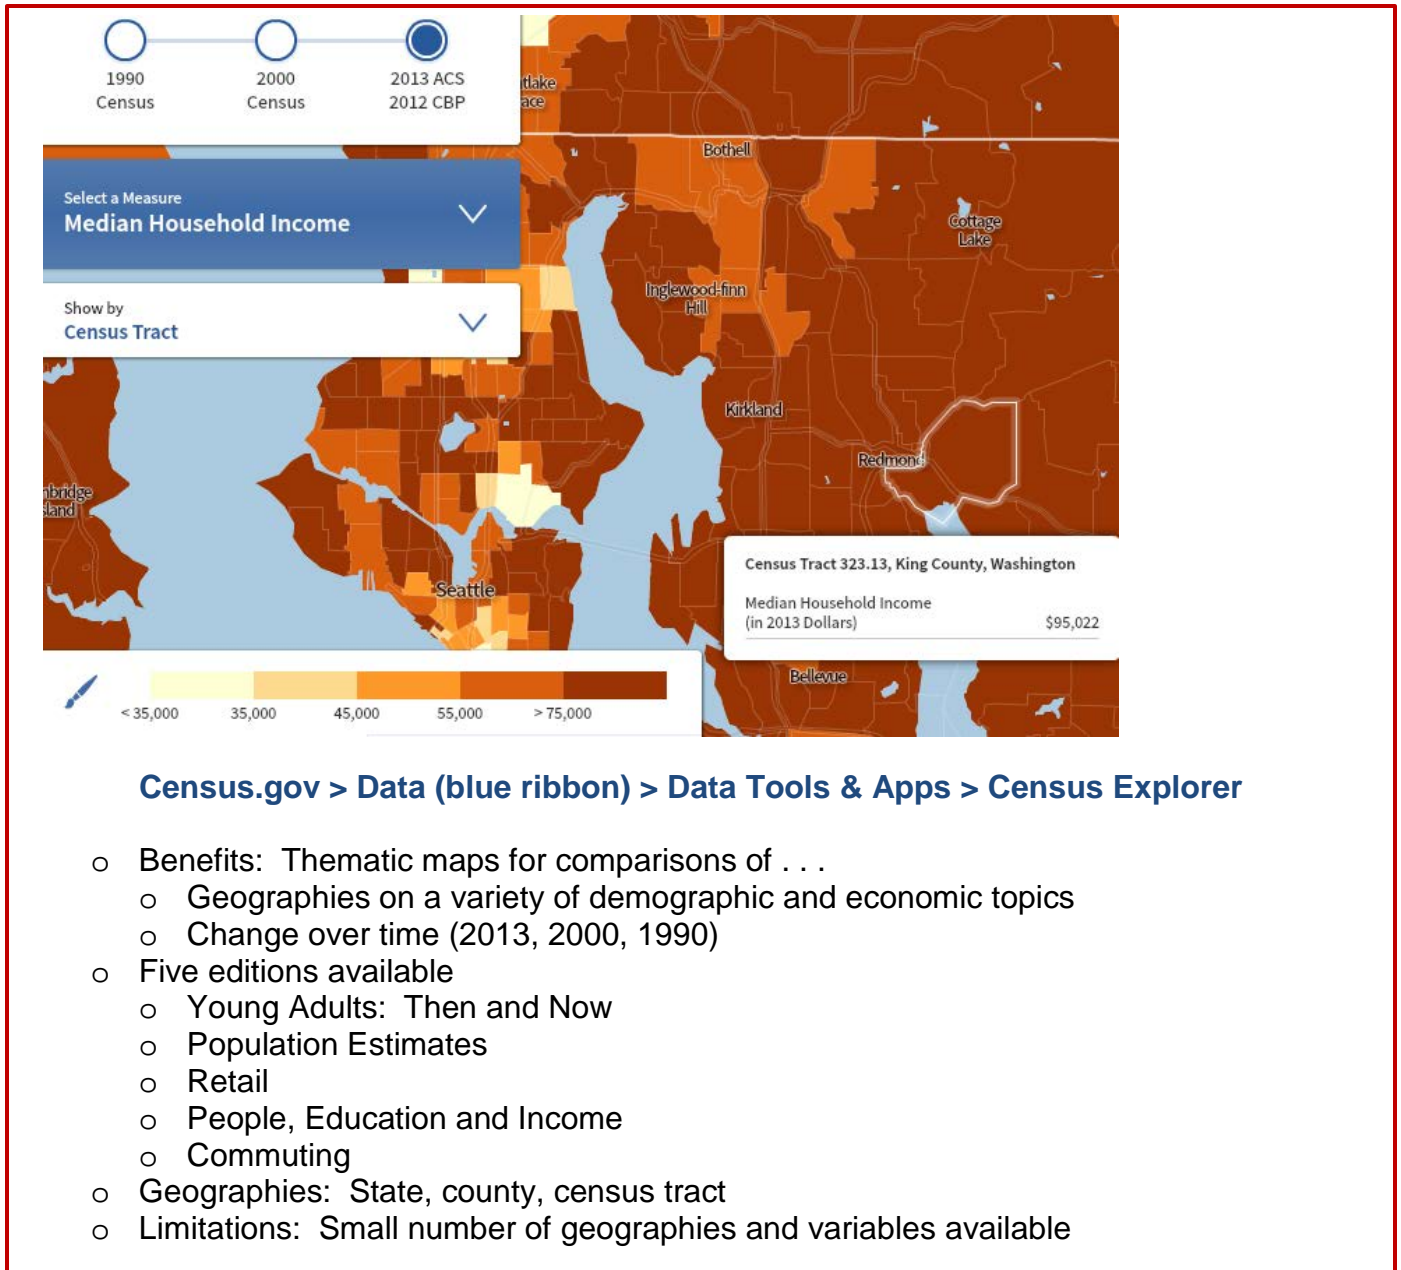

Census Explorer

3. Make thematic maps of median household income by census tract in and around King County, Washington: for 2013, 2000, and 1990.

Census.gov > Data tab > Data Tools & Apps > Census Explorer

Census Explorer: People, Education and Income

(text box, upper right) king county, wa (highlight drop-down)

Select a Measure = Median Household Income (default) > Show by = Census Tract

Click “+” (upper right) to zoom in and move cursor to pan across map

Change dataset from 2013 5-year ACS to 2000 Census, then to 1990 Census